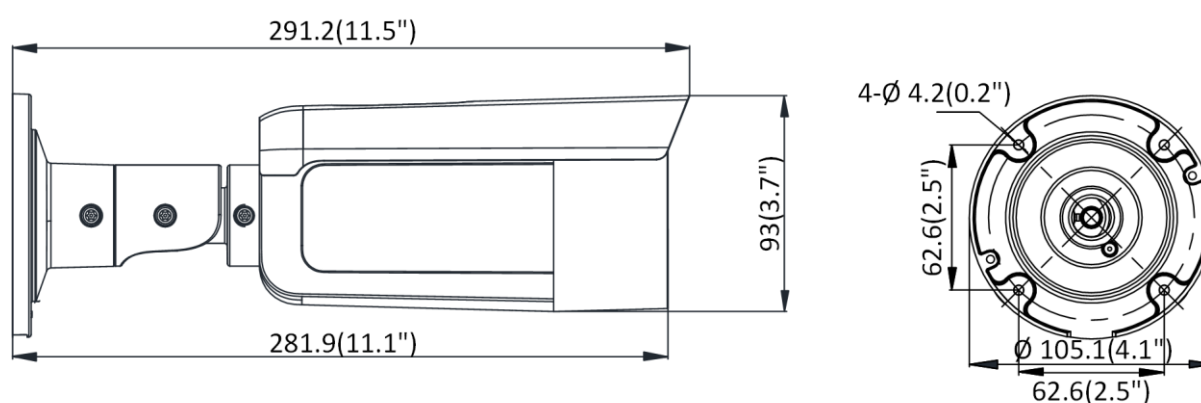

Power Consumption and Current	12 VDC, 0.7 A, max. 8.5 W PoE (802.3af, 36 V to 57 V), 0.30 A to 0.18 A, max. 10.5 W
Power Interface	Ø5.5 mm coaxial power plug
Material	Front cover: metal, back cover: metal
Screw Material	SUS304
Camera Dimension	Ø105.1 × 291.2 mm (Ø4.1" × 11.5")
Package Dimension	385 × 190 × 180 mm (15.2" × 7.5" × 7.1")
Camera Weight	Approx. 1260 g (2.8 lb.)
With Package Weight	Approx. 1931 g (4.3 lb.)
Approval	
Class	Class B
EMC	FCC SDoC (47 CFR Part 15, Subpart B); CE-EMC (EN 55032: 2015, EN 61000-3-2: 2014, EN 61000-3-3: 2013, EN 50130-4: 2011 +A1: 2014); RCM (AS/NZS CISPR 32: 2015); IC VoC (ICES-003: Issue 6, 2016); KC (KN 32: 2015, KN 35: 2015)
Safety	UL (UL 60950-1); CB (IEC 60950-1:2005 + Am 1:2009 + Am 2:2013, IEC 62368-1:2014); CE-LVD (EN 60950-1:2005 + Am 1:2009 + Am 2:2013, IEC 62368-1:2014); BIS (IS 13252(Part 1):2010+A1:2013+A2:2015); LOA (IEC/EN 60950-1)
Environment	CE-RoHS (2011/65/EU); WEEE (2012/19/EU); Reach (Regulation (EC) No 1907/2006)
Protection	Ingress protection: IP67 (IEC 60529-2013)

▪ Available Model

DS-2CD2T47G2-L (2.8 mm, 4 mm, 6 mm)

▪ Dimension

Unit: mm(inch)