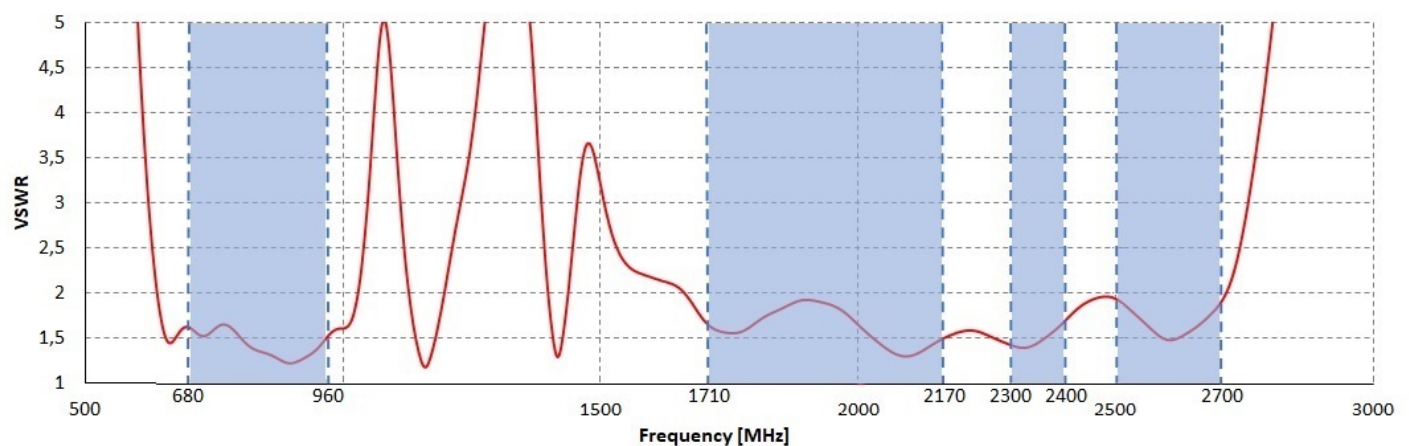

LTE SPECIFICATION

FREQUENCY	0.694-0.96 GHz 1.7 - 2.2 GHz 2.2 - 2.7 GHz
Supported LTE bands	1, 2, 3, 4, 5, 6, 7, 8, 9, 10, 12, 13, 14, 15, 16, 17, 18, 19, 20, 23, 25, 26, 27, 28, 29, 30, 33, 34, 35, 36, 37, 38, 39, 40, 41, 44, 53, 65, 66, 67, 68, 69, 70, 71, 85
GAIN	0.694 - 0.96 GHz : 7 dBi 1.7 - 2.2 GHz : 7 dBi 2.2 - 2.7 GHz : 7 dBi
VSWR	<1.70, max <2.00
BEAMWIDTH	70°/70° ±15°
POLARIZATION	±45°
IMPEDANCE	50 Ω

MECHANICAL SPECIFICATION

MATERIALS	ABS, aluminum, Fiberglass, galvanized steel
INGRESS PROTECTION	IP67
DIMENSIONS	272 x 276 x 96 mm 10.71 x 10.87 x 3.78 inch
WEIGHT	1.8 kg 3.97 lbs
OPERATING TEMPERATURE	From -40°C to 75°C From -40°F to 167°F

VSWR