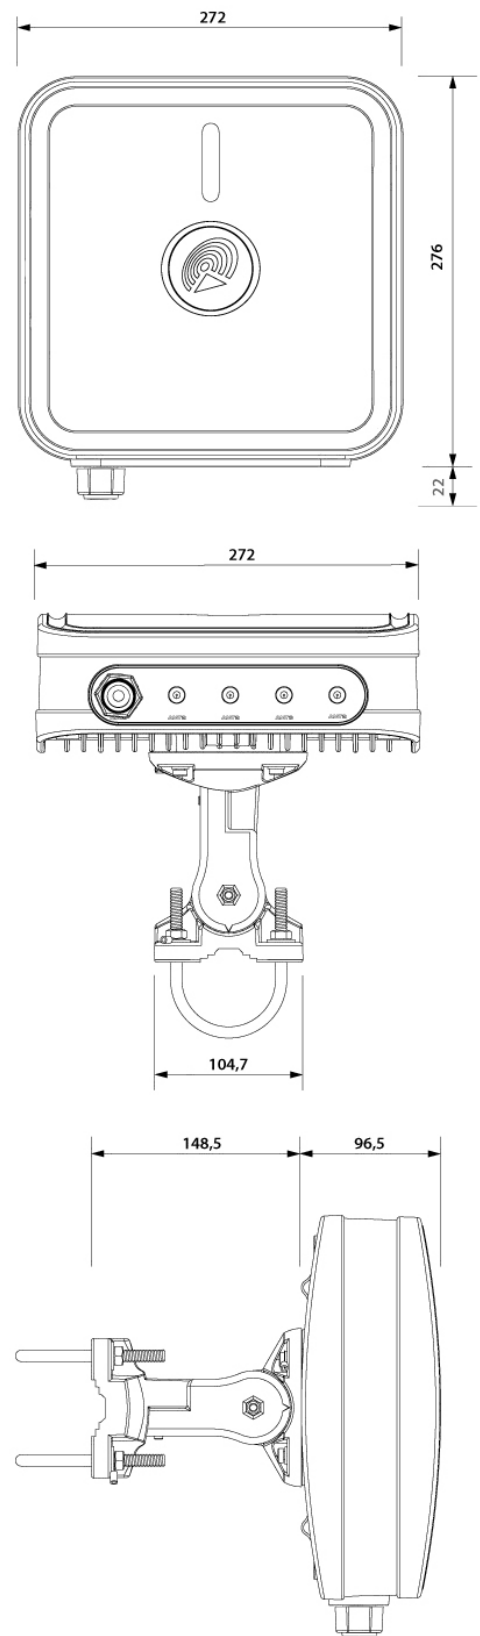

## MECHANICAL SPECIFICATION

MATERIALS	ABS, aluminum, Fiberglass, galvanized steel
INGRESS PROTECTION	IP67
DIMENSIONS	272 x 276 x 96 mm 10.71 x 10.87 x 3.78 inch
WEIGHT	1.8 kg 3.97 lbs
OPERATING TEMPERATURE	From -40°C to 75°C From -40°F to 167°F

## 2300-2700 MHz Azimuth

## DIMENSIONS