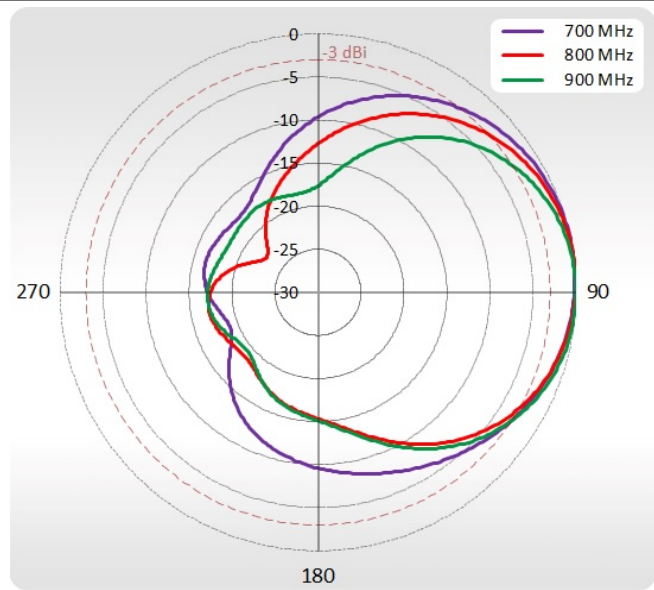

700-900 MHz Elevation