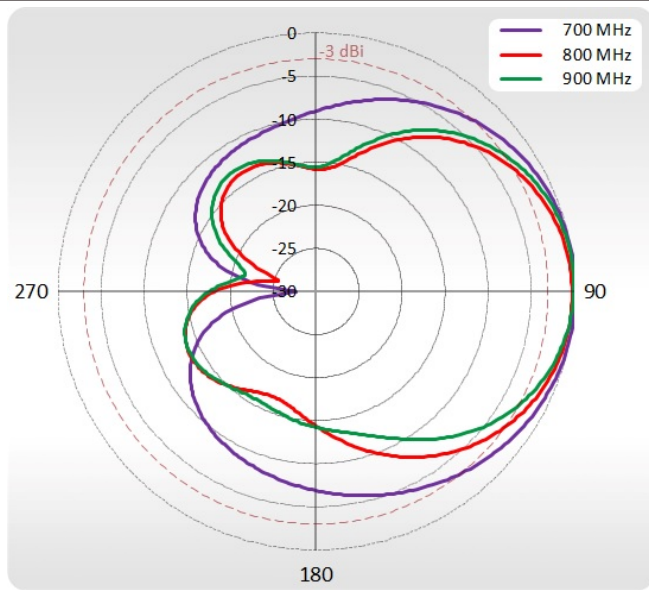

PLOTS

700-900 MHz Azimuth